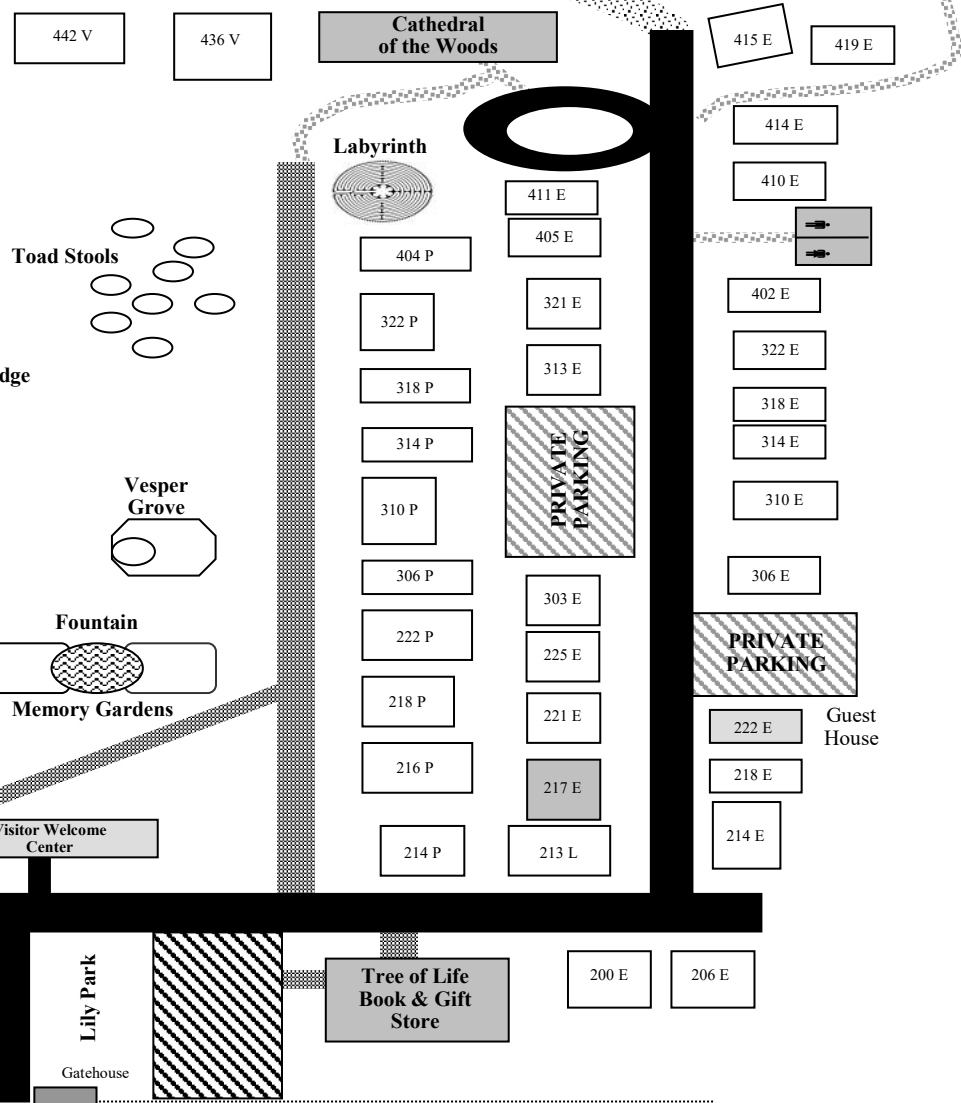

White River

Valley View Drive

Entrance

LEGEND

	PARKING		PUBLIC FACILITIES		PRIVATE RESIDENCES
	PUBLIC WALKWAYS		PAVED SIDEWALKS		PAVED STREETS

E = EASTERN DRIVE
L = LINCOLN DRIVE
V = VALLEY VIEW DRIVE