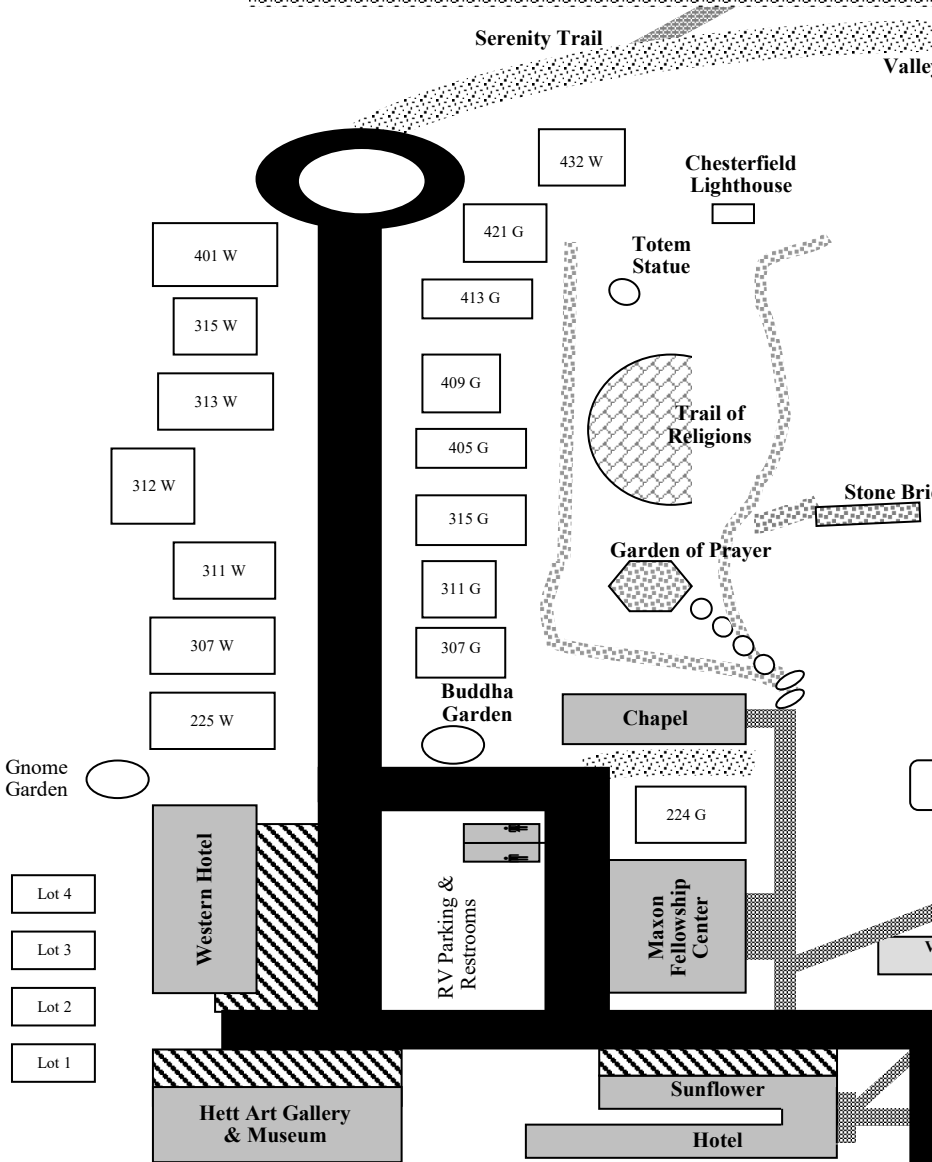

Love Offering

April 2022

In Person Meditation Retreat
Friday, April 1 - Saturday, April 2, 2022

SAVE THE DATE!

More details to come at campchesterfield.net!

**Indiana Association of Spiritualists
At Historic Camp Chesterfield**