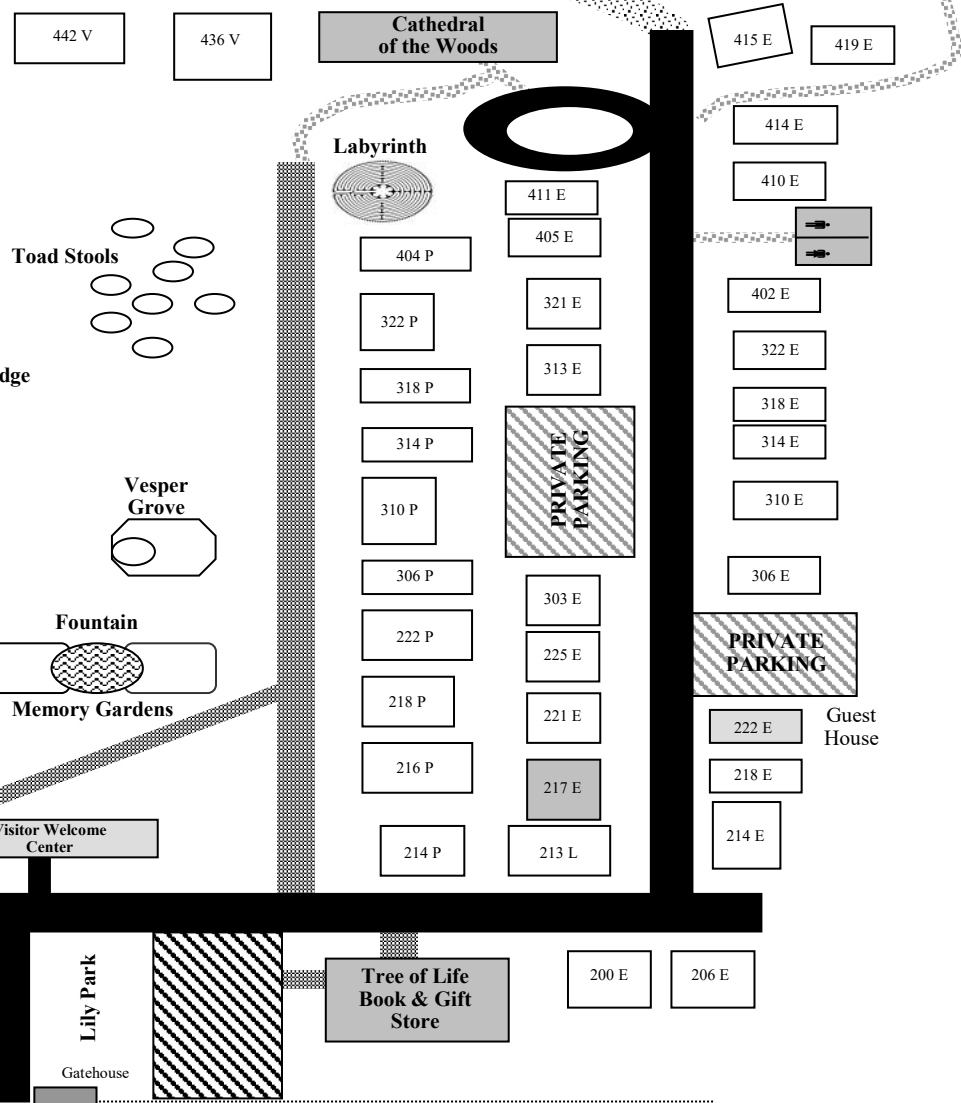

Valley View Drive

Entrance

LEGEND

	PARKING		PUBLIC FACILITIES		PRIVATE RESIDENCES
	PUBLIC WALKWAYS		PAVED SIDEWALKS		PAVED STREETS
					RESTROOMS

WESTERN DRIVE
SUNDVIEW DRIVE
VALLEY VIEW DRIVE

E = EASTERN DRIVE
L = LINCOLN DRIVE
V = VALLEY VIEW DRIVE