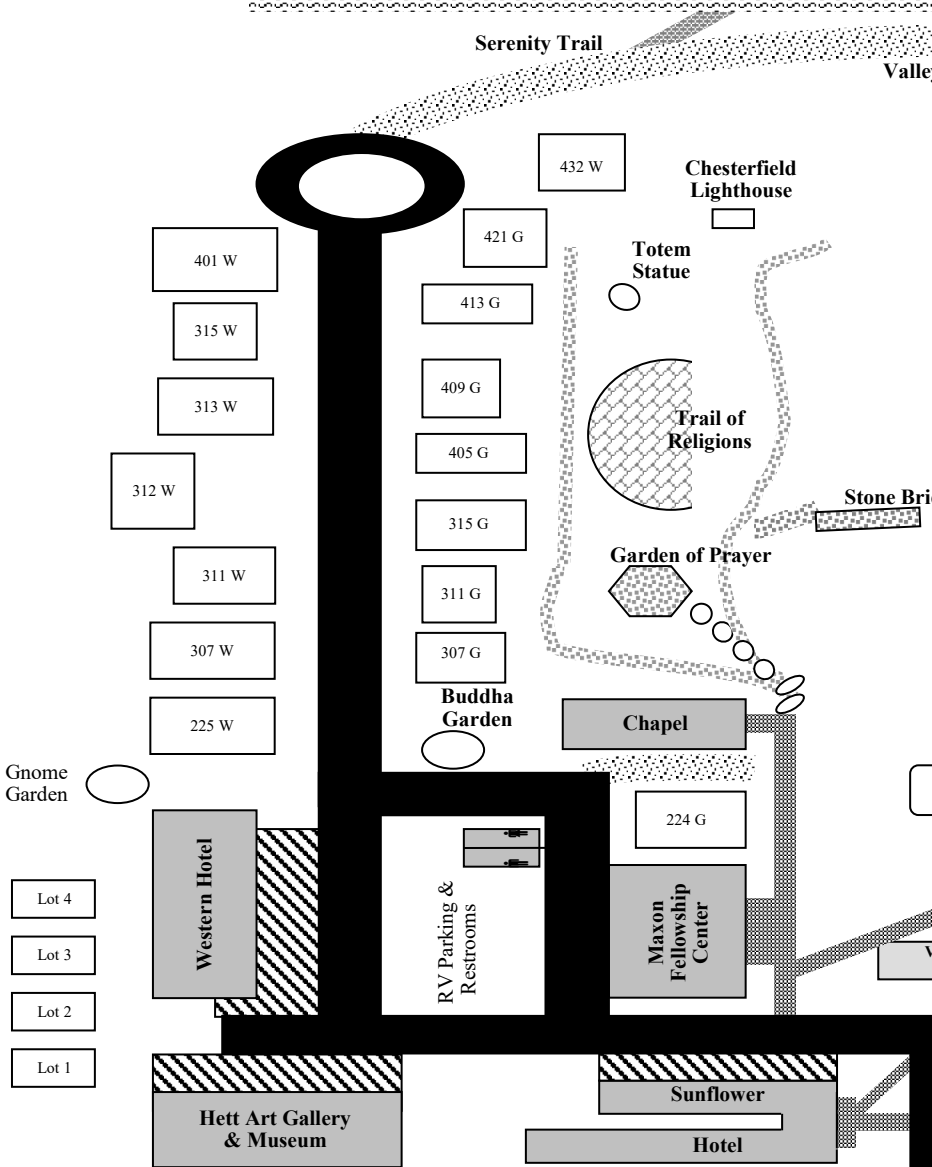

**Indiana Association of Spiritualists
At Historic Camp Chesterfield**

P.O. Box 132 / 50 Lincoln Dr.
Chesterfield, Indiana 46017

Administration Office (765)378-0235
Administration Office Fax (765)378-7133
Tree of Life Store (765)378-0236
Hotel Registration (765)378-0235
Chesterfield Spiritualist College (765)378-0235
Visit our Website: www.campchesterfield.net