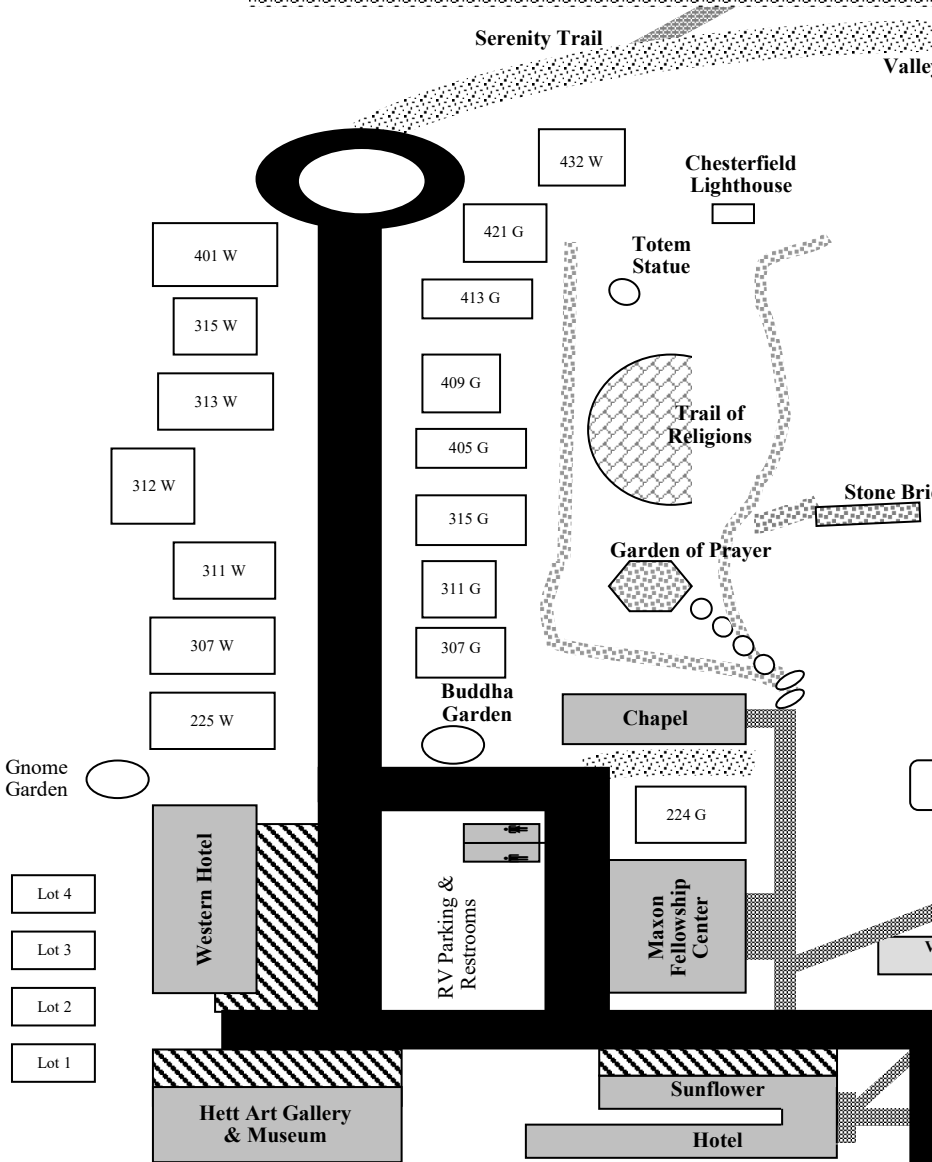

**Indiana Association of Spiritualists
At Historic Camp Chesterfield**

P.O. Box 132 / 50 Lincoln Dr.
Chesterfield, Indiana 46017

1. Administration Office (765)378-0235
   - Administration Office Fax (765)378-7133
   - Tree of Life Store (765)378-0236
   - Hotel Registration (765)378-0235
   - Chesterfield Spiritualist College (765)378-0235
2. **Visit our Website: www.campchesterfield.net**

Camp B

GRAVEL
ROADS

W = WEST

G = GRAVEL

P = PARKING