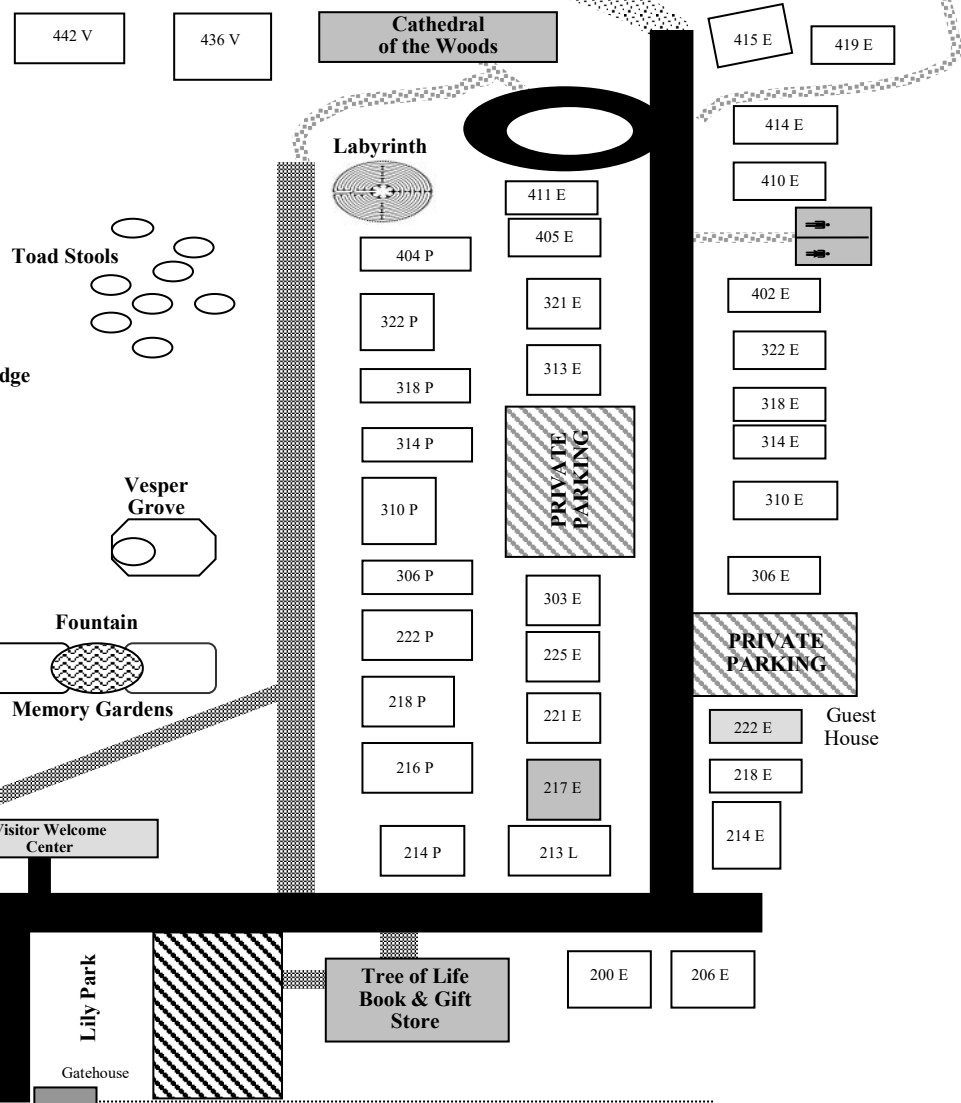

Camp B

GRAVEL
ROADS

W = WEST

G = GRAVEL

P = PARKING

White River

Valley View Drive

Entrance